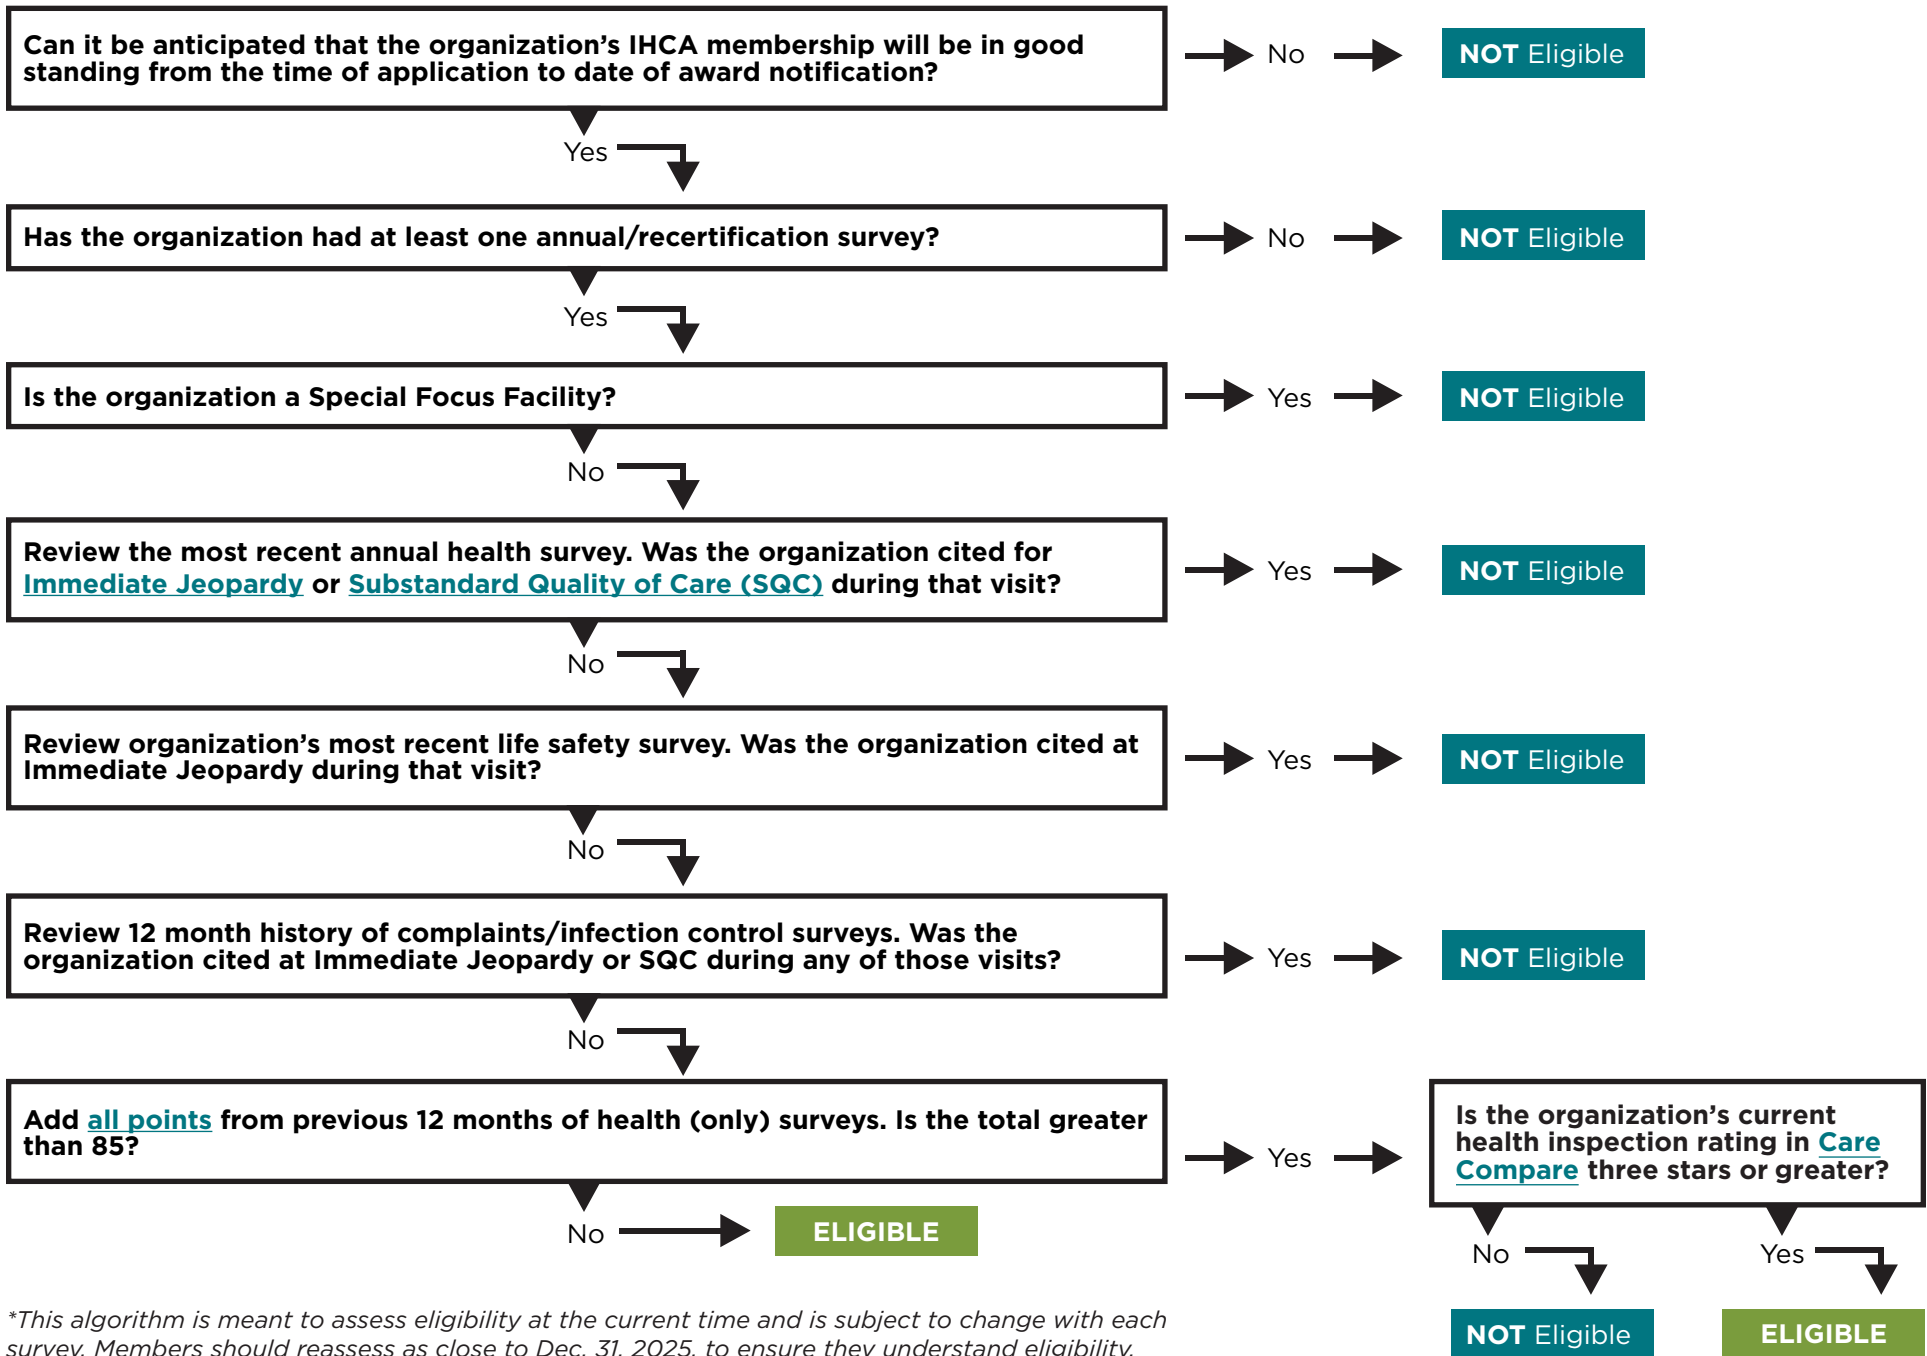

## 2026 Bronze Eligibility Determination (SNF Only)

*\*This algorithm is meant to assess eligibility at the current time and is subject to change with each survey. Members should reassess as close to Dec. 31, 2025, to ensure they understand eligibility.*